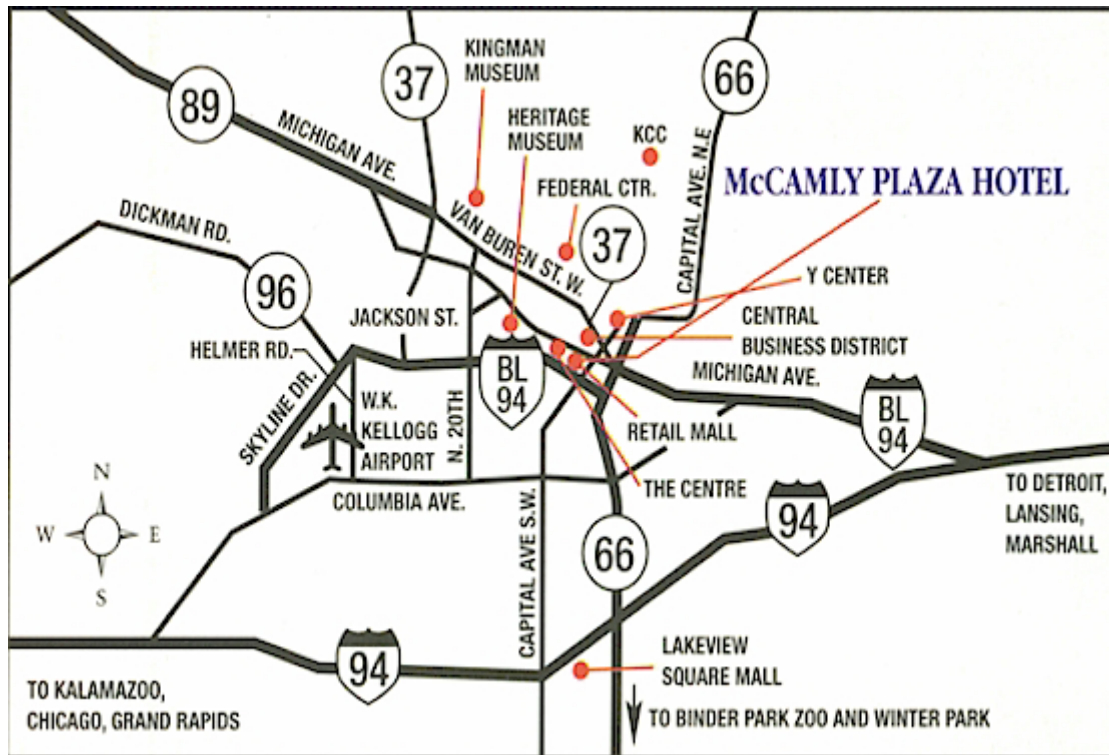

Map & Directions To McCamly Plaza Hotel

From Grand Rapids/Kalamazoo

Take US-131 South to I-94 East - then follow directions from I-94

From Indiana

Take I-69 North to I-94 West - then follow directions from I-94

From Lansing

Take I-69 South to I-94 West - then follow directions from I-94

From Jackson/Ann Arbor/Detroit

Take I-94 West - then follow directions from I-94

FROM I-94

Follow I-94/M66 to exit 98-B (downtown Battle Creek exit)
Travel 3-½ miles to First Light, Turn Left at this light, which is Hamblin Avenue
Travel Hamblin Avenue to next stop light (about two blocks)
We are the 16-story building at the intersection.